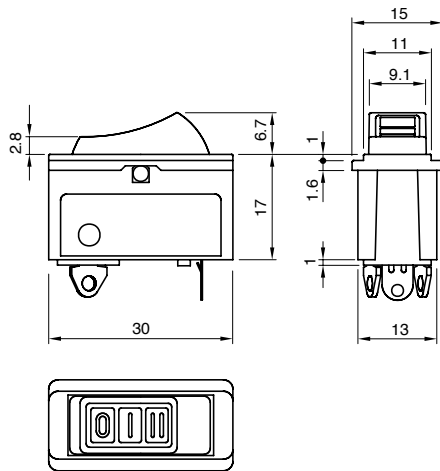

CP

<b>TYPICAL APPLICATIONS</b>	Hairdryers
<b>FUNCTIONS</b>	■ SPDT (3 positions 0/1/1+2)
<b>CYCLE No.</b>	50.000
<b>CUT OUT</b>	See drawing
<b>AMBIENT TEMPERATURE</b>	85 °C
<b>GWT</b>	850 °C

DRAWING

TERMINAL